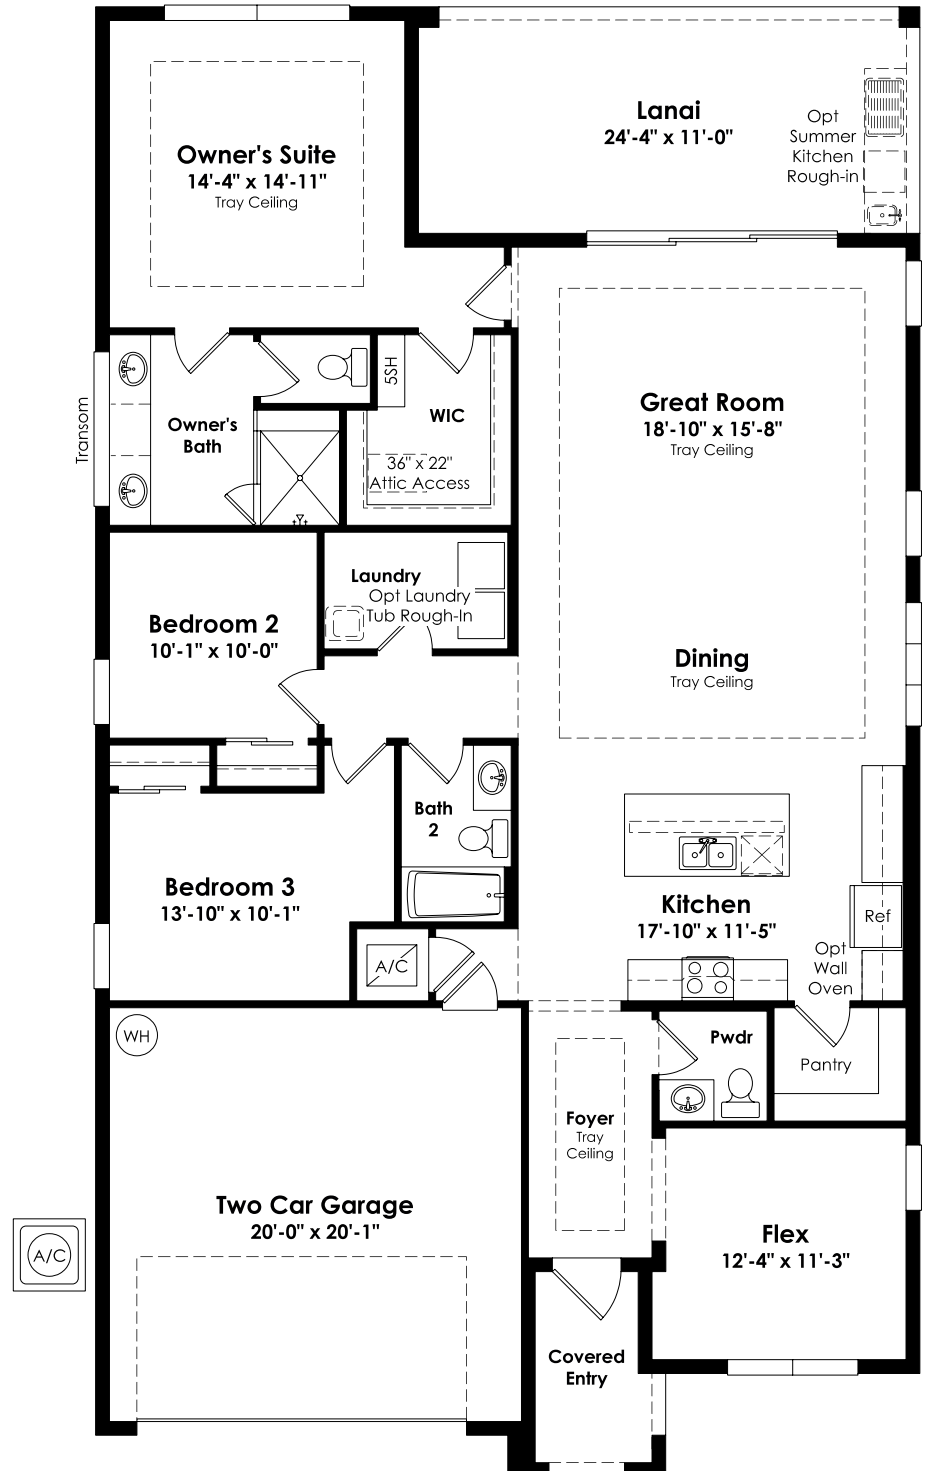

Kimberly

First Floor

3-4 Beds

2 Full Baths | 1 Half Baths

1,983 Sq. Ft.

No Options Selected