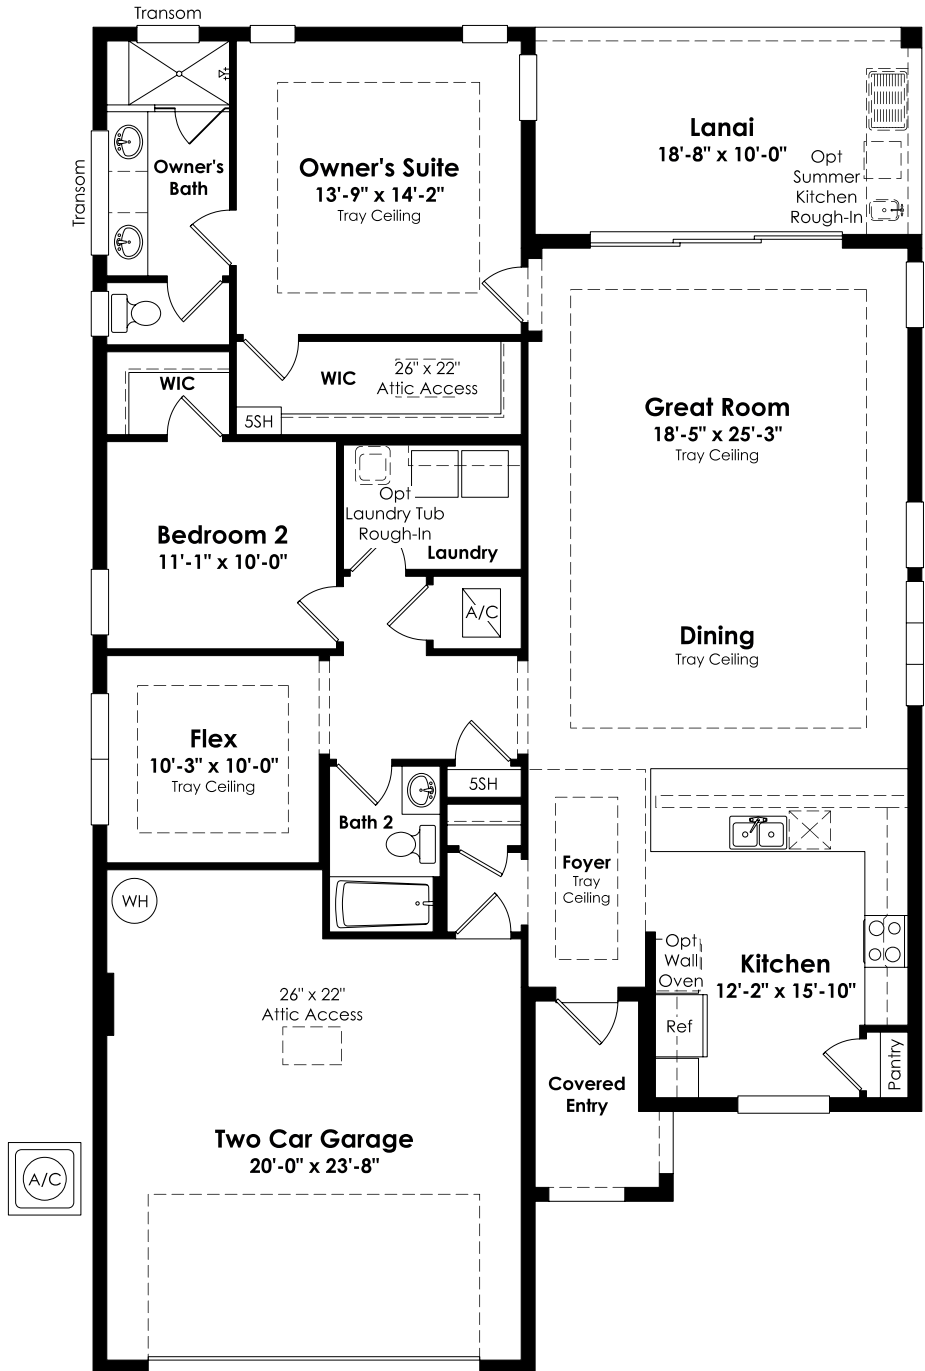

Emily

First Floor
2-4 Beds
2-4 Full Baths
1,668 Sq. Ft.

No Options Selected