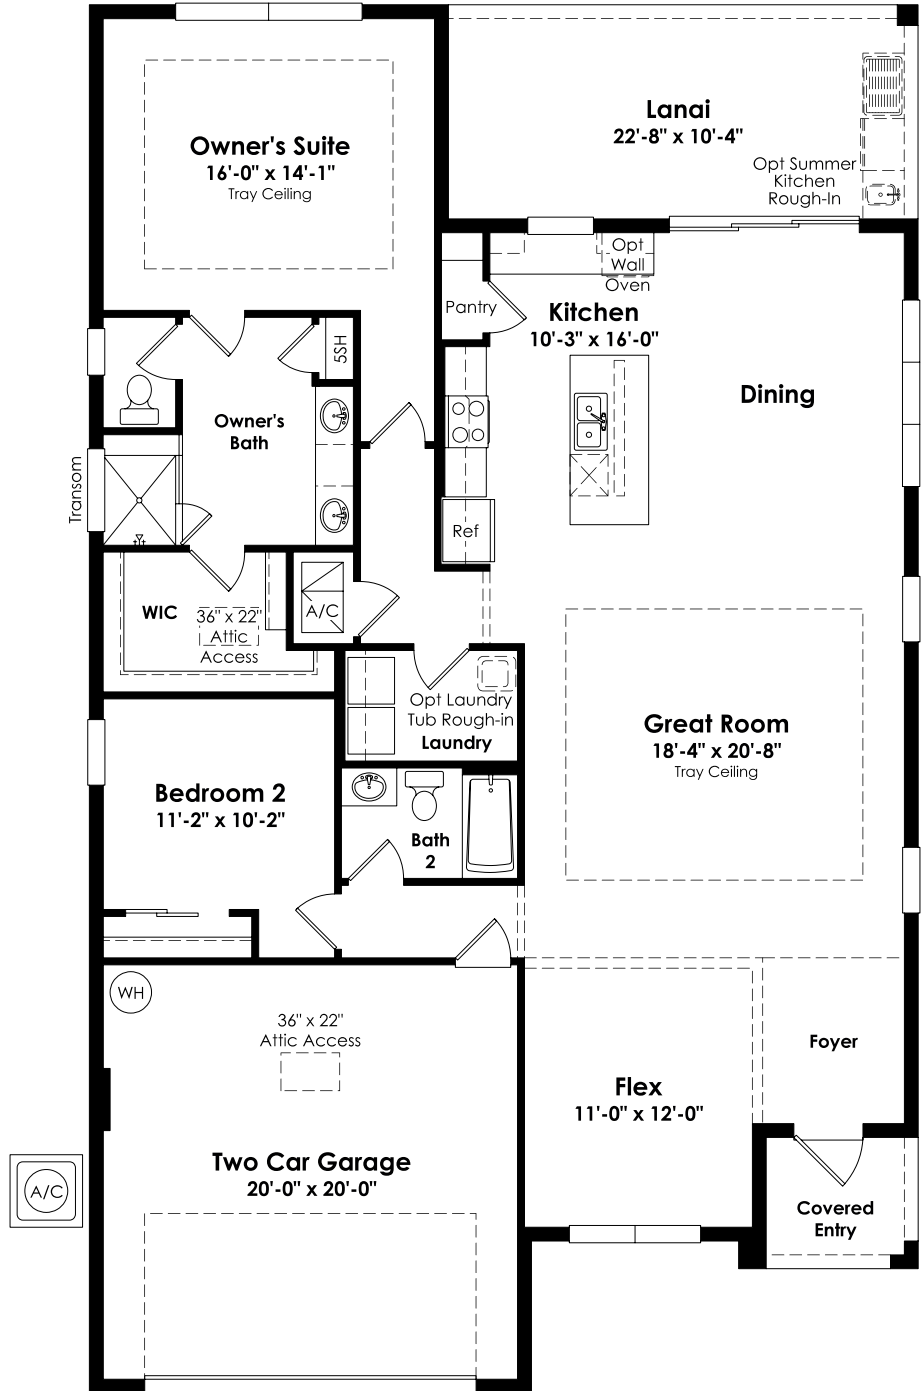

Grace

First Floor
2-4 Beds
2-4 Full Baths
1,840 Sq. Ft.

No Options Selected