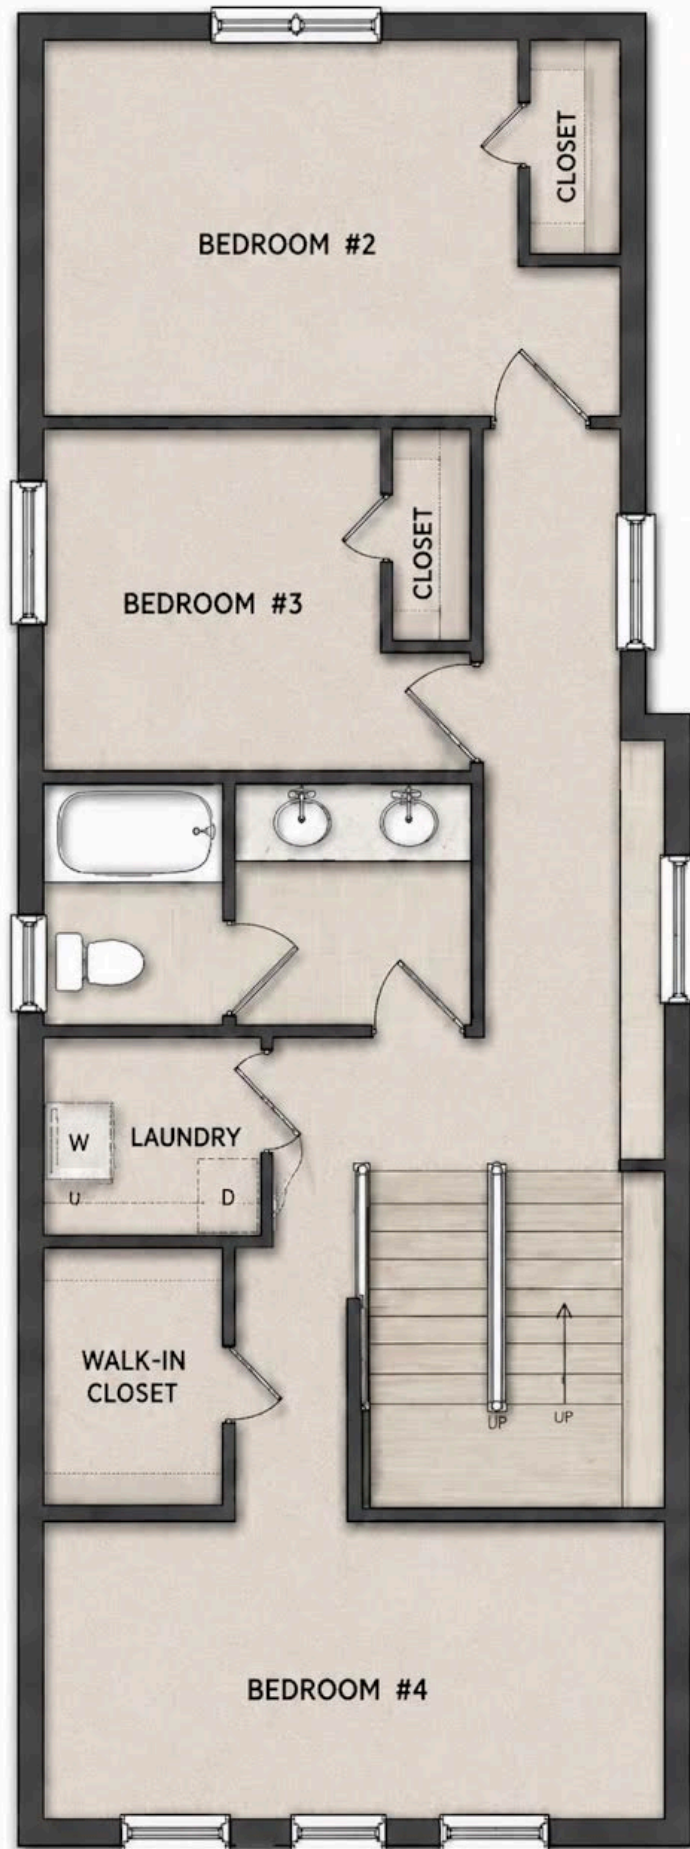

114 E. 4th Ave

Conshohocken, PA 19428

FIRST FLOOR

SECOND FLOOR

THIRD FLOOR

FINISHED BASEMENT

4 BED | 2.5 BATH | 1 CAR DETACHED GARAGE | FINISHED BASEMENT

• NOT TO SCALE •

FIRST FLOOR

SECOND FLOOR

THIRD FLOOR

FINISHED BASEMENT

**1 CAR
DETACHED
GARAGE**